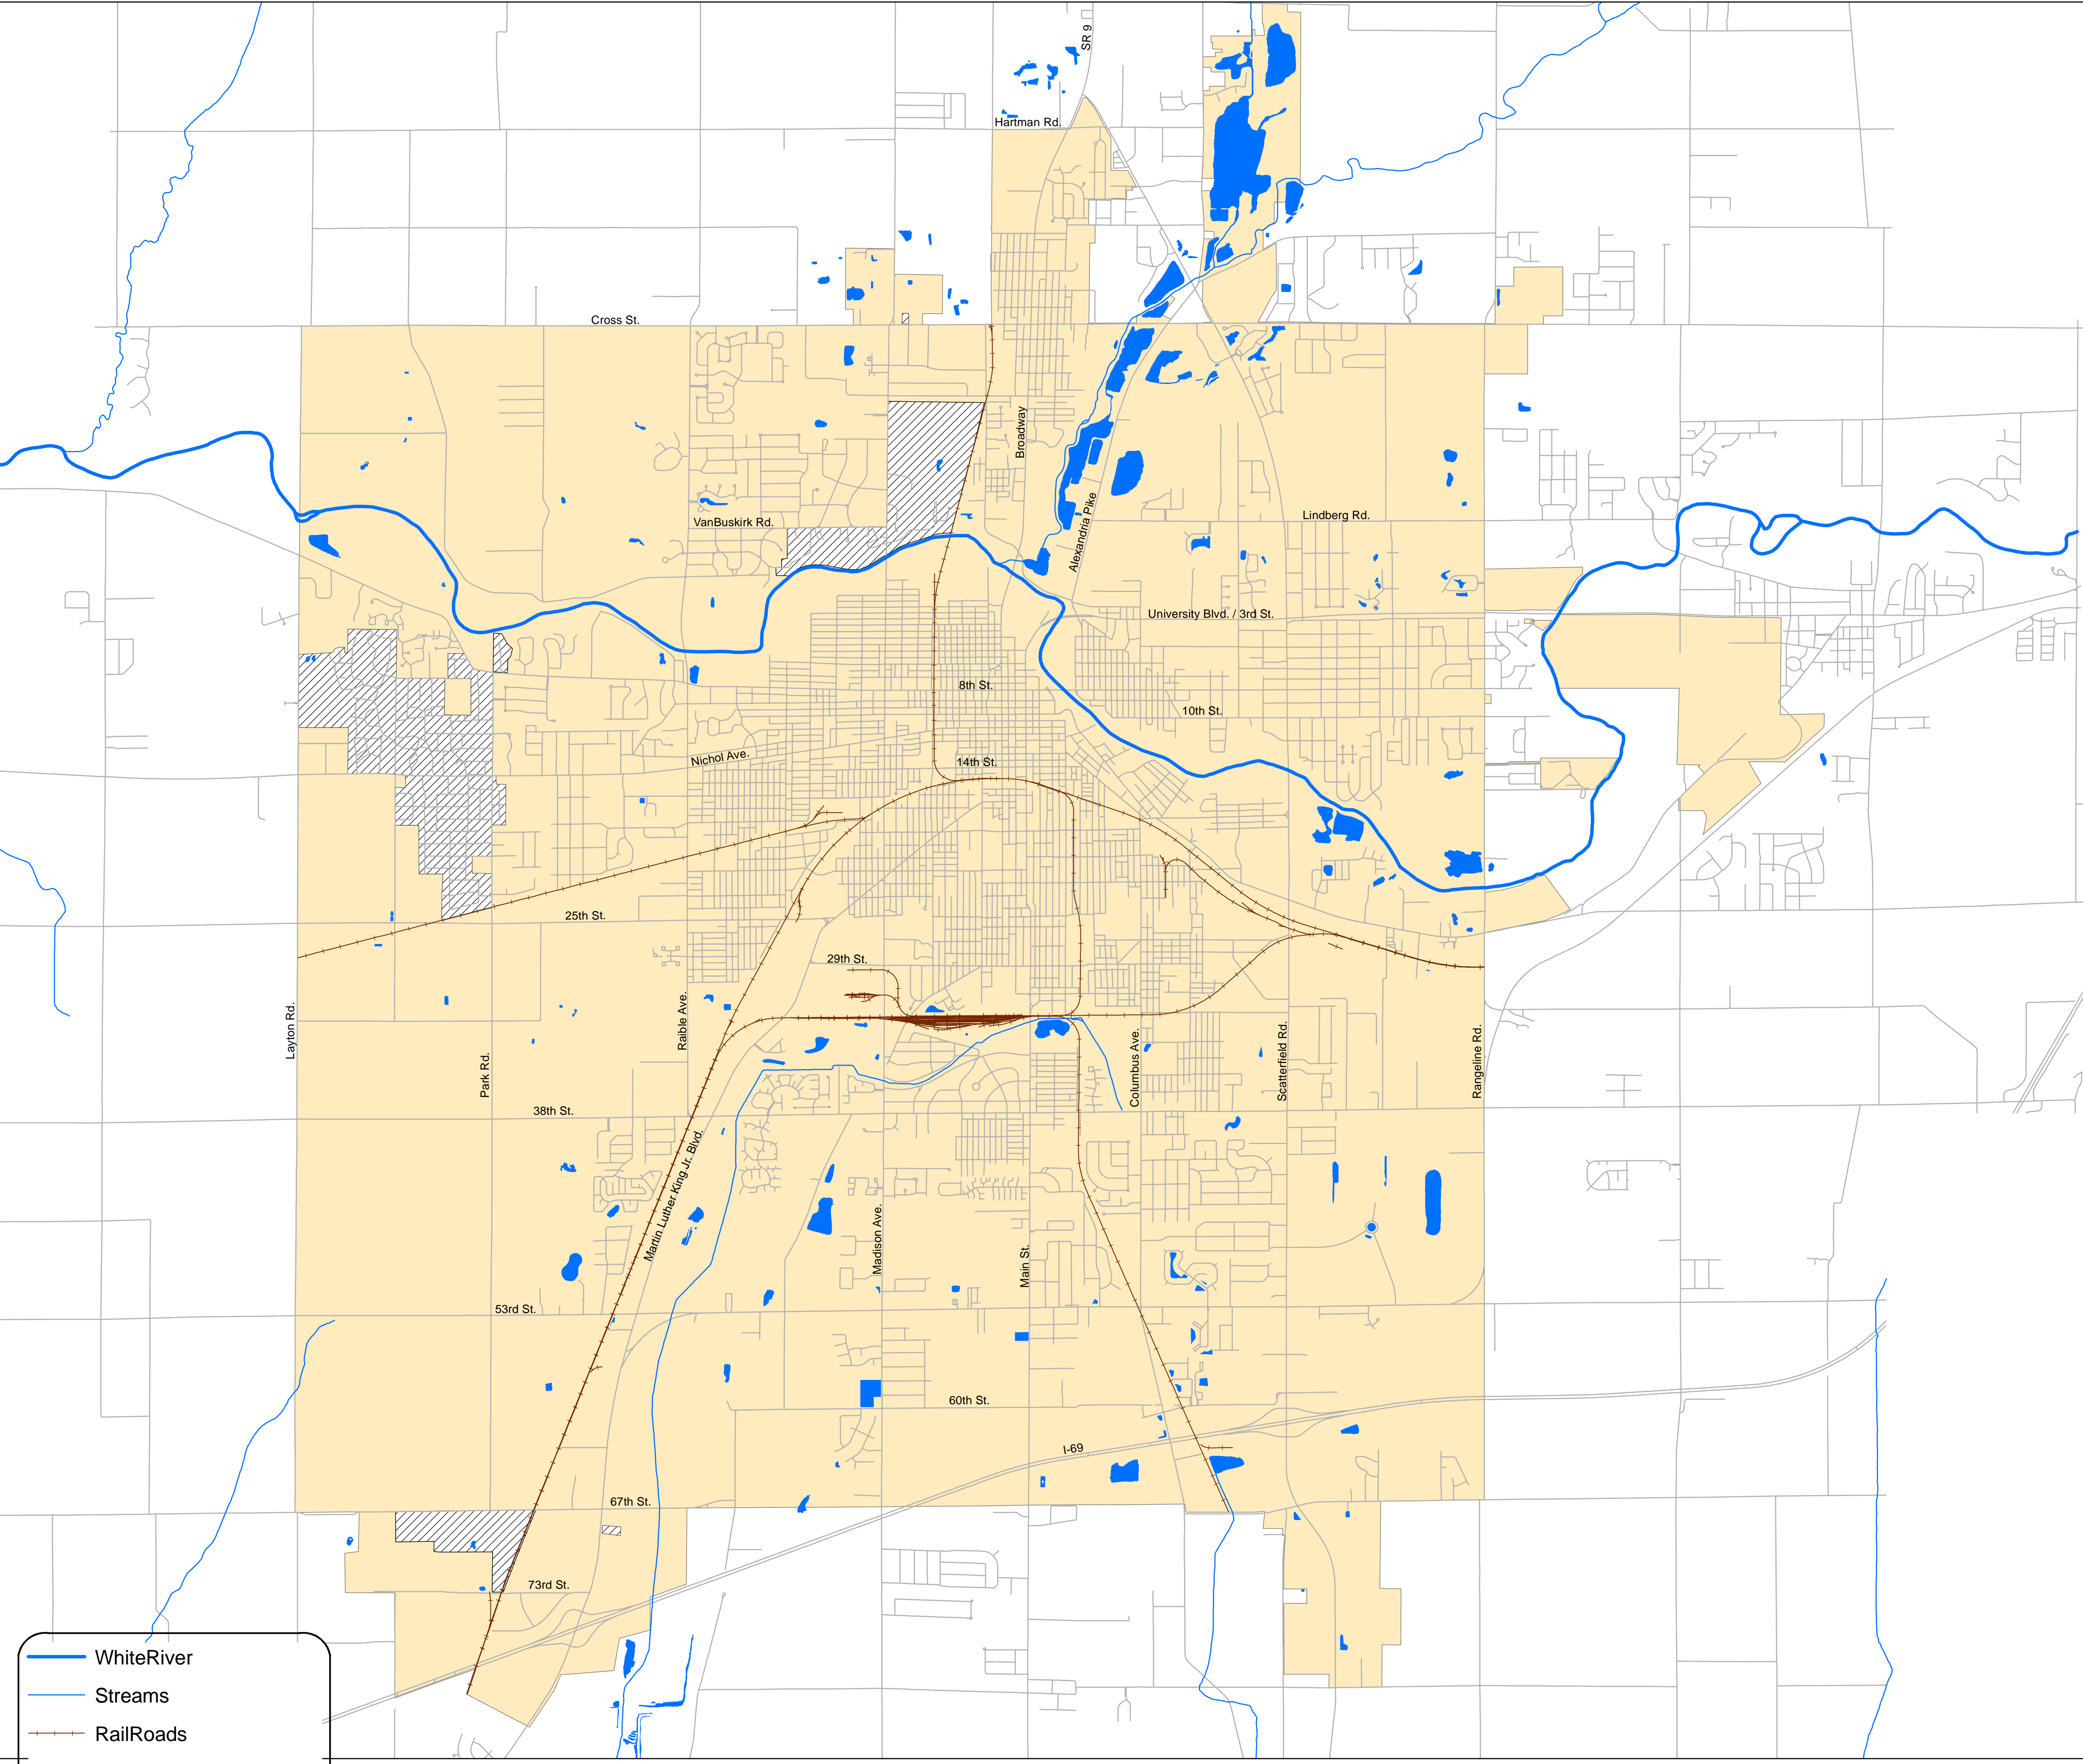

City of Anderson General Basemap

- WhiteRiver
- Streams
- RailRoads
- Streets
- Lakes / Ponds / Wetlands
- Anderson City Limits
- NonAnderson

0 2,500 5,000 10,000 15,000 20,000 Feet